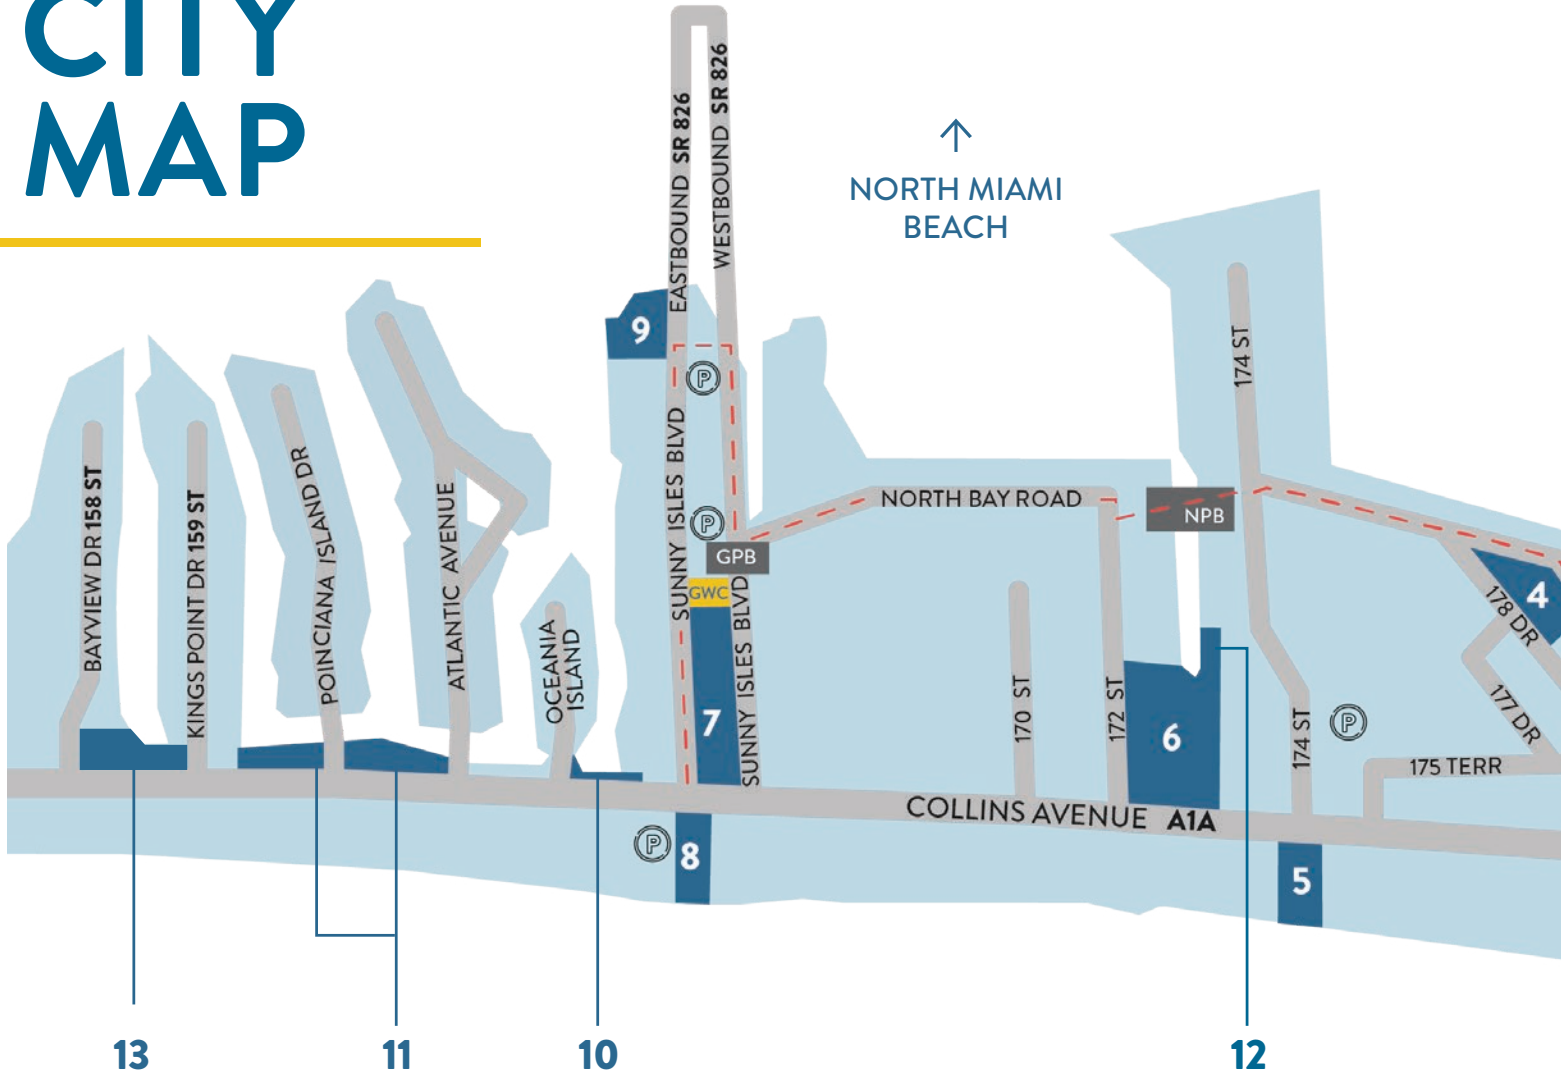

CITY MAP

← BAL HARBOUR

ATLANTIC OCEAN

- GC SUNNY ISLES BEACH GOVERNMENT CENTER
- GWC GATEWAY CENTER AND WELCOME CENTER
- PCP PELICAN COMMUNITY PARK
- TS THE SPOT
- PARKS
- GPB GATEWAY PEDESTRIAN BRIDGE
- NPB NORTH BAY ROAD PEDESTRIAN BRIDGE